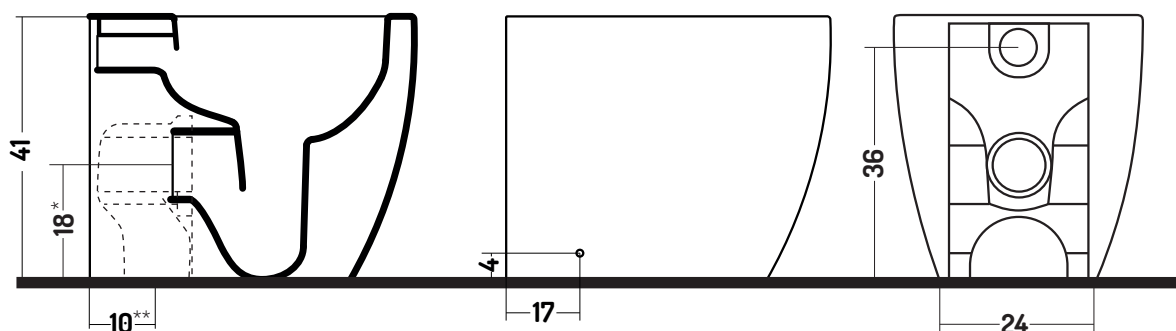

WC/ 3

Floor standing WC
with soft close seat

* Wall drain

** Floor drain

COLOURS

cod. 51
Matt White

cod. 54
Matt Sand

cod. 55
Matt Grey