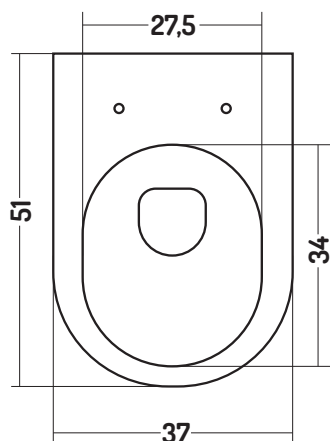

WC/ 3

Floor standing WC
with soft close seat

* Wall drain

** Floor drain

COLOURS

cod. 51
Matt White

cod. 54
Matt Sand

cod. 55
Matt Grey