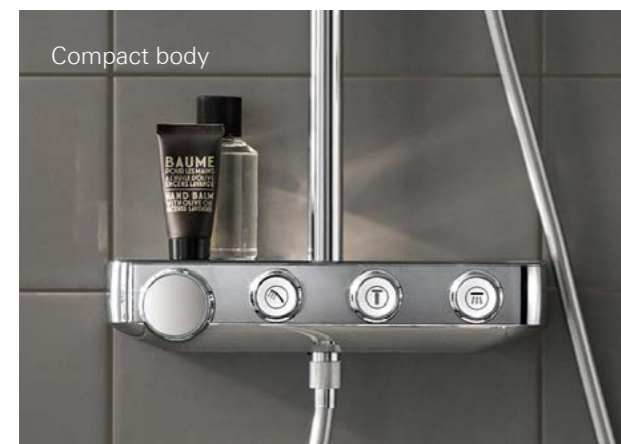

MORE BENEFITS. MORE SHOWER PLEASURE

We've put a lot of thought into our new GROHE Euphoria SmartControl shower system: the result is a range of features that make the Euphoria more convenient and more enjoyable to use. The shower arm has a swivel function that allows you to rotate the showerhead through 180° to achieve the perfect angle. And the fully adjustable shower holder allows the hand shower to be positioned individually at the ideal height.

We have made the sleek Grohtherm SmartControl body smaller and more compact to offer more space in the shower. And because we want you to enjoy your shower as quickly as possible, we came up with the GROHE QuickFix. This allows the position of the upper bracket to be altered during installation of the shower rail. The advantage: the upper bracket can be installed easily and quickly by utilising existing drilled holes.