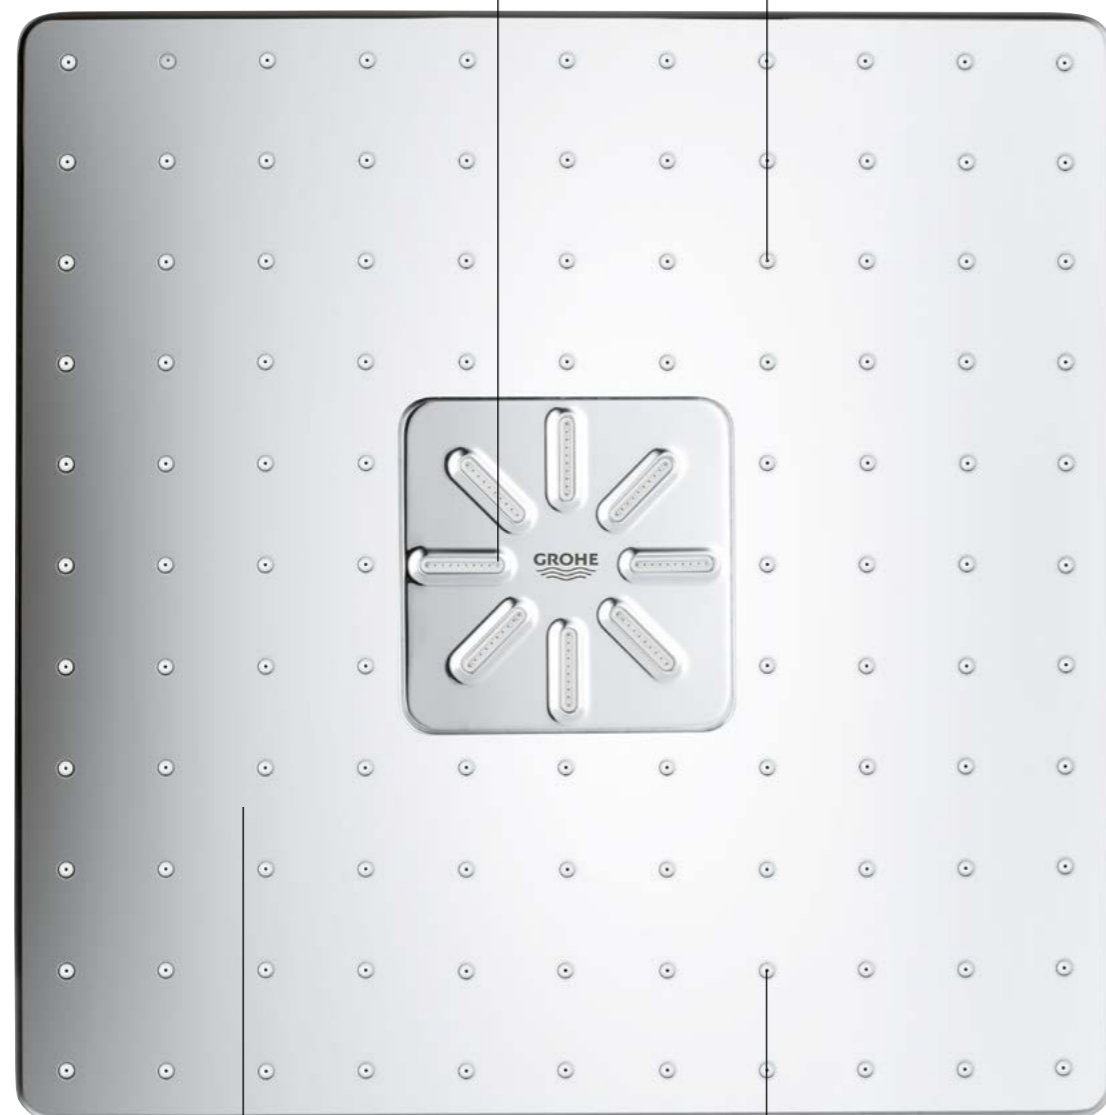

soft shower, the new improved GROHE PureRain with its larger and softer droplets allows for a luxurious showering experience.

# FORM LOVES FUNCTION

NEW! GROHE ActiveRain to wash out shampoo and revitalise skin and scalp – features a different nozzle shape

Improved SpeedClean nozzles

GROHE PureRain spray for a soft, refreshing shower