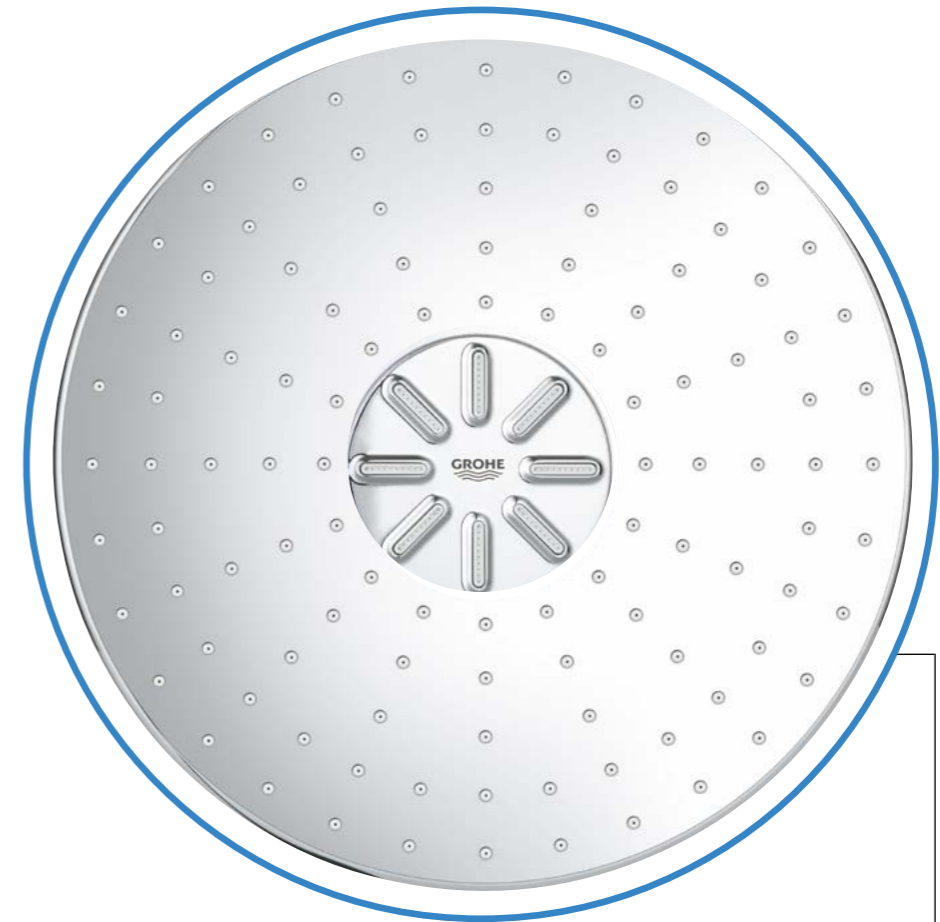

1. FOR **MAXIMUM FLEXIBILITY**  
UNDER THE SHOWER:  
THE EUPHORIA HANDSHOWER

GROHE hand shower  
for the perfect height  
and angle

2. DISCOVER A  
**UNIQUE LEVEL OF RELAXATION:**  
THE GROHE PURERAIN SPRAY