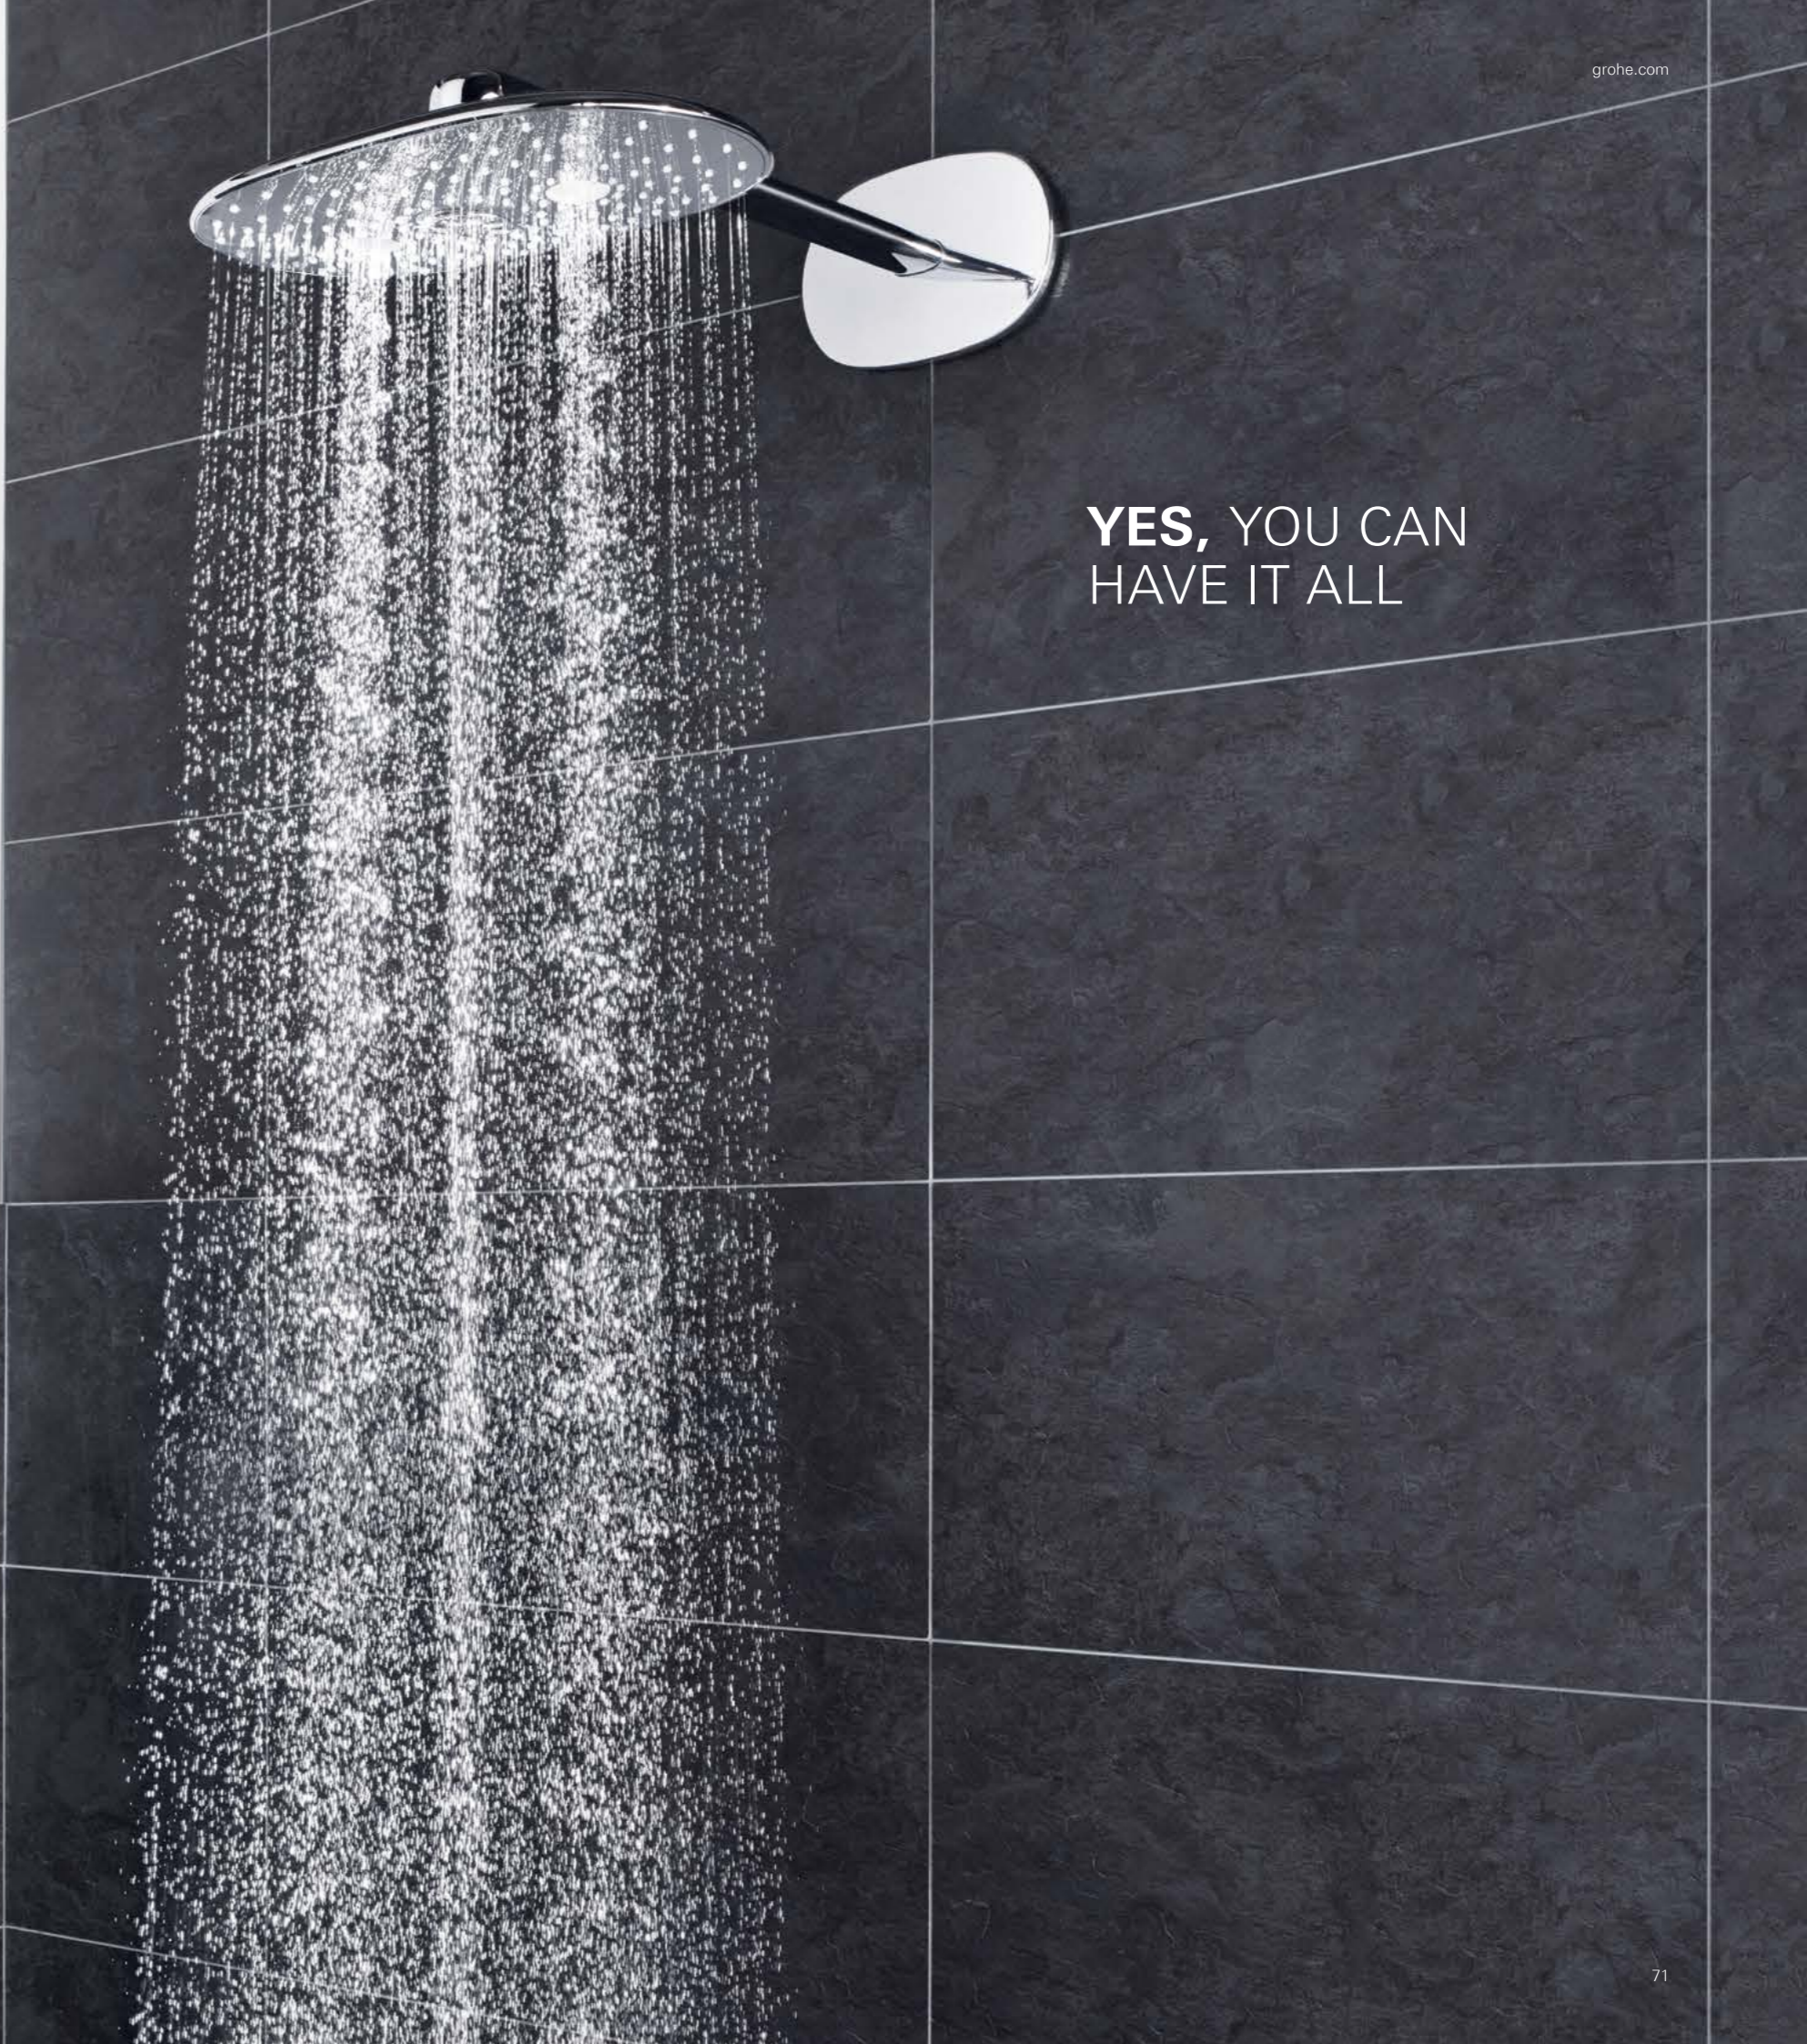

## COMFORT IN EVERY DETAIL

At GROHE we never stop thinking about ways to make your time under the Rainshower SmartControl shower more enjoyable. Safer too – even when you don't even notice. Take for example the shower rail. Beyond just looking good, we've made sure that the casing of the rail always remains at a comfortable temperature, never exceeding the temperature of your shower.

## WHEREVER YOU LOOK IT LOOKS GOOD

We are proud of the many beautiful features that we have given our Rainshower SmartControl shower system. Starting at the top: our stunning Rainshower 360 shower head. Its unique, extra-wide and ergonomic shape is designed to offer complete, all-body coverage, extending over your shoulders for the luxury of an all-surrounding shower. Moving down the slender shower rail, note the elegant, extremely flat design, set off by the minimalistic wall bracket.

And finally, the thermostat of the Rainshower SmartControl, with its shining, all-metal body and organic design, inspired by nature: the showpiece of our shower system.

**MY WAY  
OF SHOWERING**

**GROHE  
SMARTCONTROL  
COMBI SHOWER  
SYSTEM**

This means for example, that you are free to position the thermostat either below the showerhead or, if you choose, away from the central axis – or even on one of the side walls of the shower. Flexibility also extends to the way you can combine the thermostat with other GROHE head, hand or body showers, creating your own personal shower experience. You also have the option of turning your bath into a shower – by combining the SmartControl thermostat with a bathtub inlet and a hand shower.