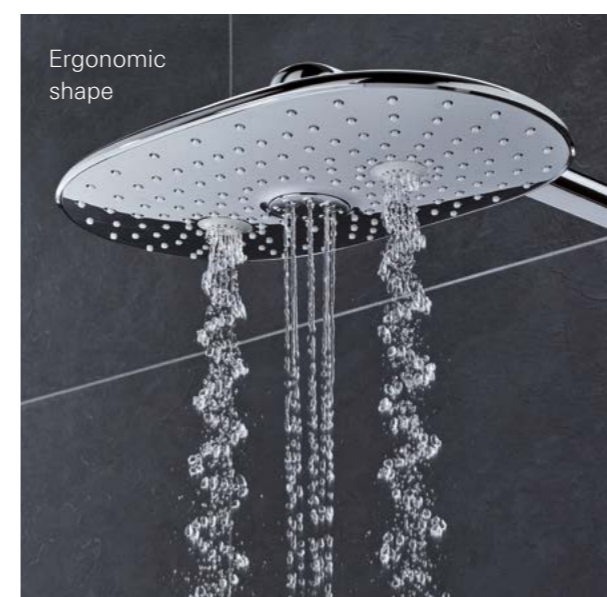

WHEREVER YOU LOOK IT LOOKS GOOD

We are proud of the many beautiful features that we have given our Rainshower SmartControl shower system. Starting at the top: our stunning Rainshower 360 shower head. Its unique, extra-wide and ergonomic shape is designed to offer complete, all-body coverage, extending over your shoulders for the luxury of an all-surrounding shower. Moving down the slender shower rail, note the elegant, extremely flat design, set off by the minimalistic wall bracket.

And finally, the thermostat of the Rainshower SmartControl, with its shining, all-metal body and organic design, inspired by nature: the showpiece of our shower system.