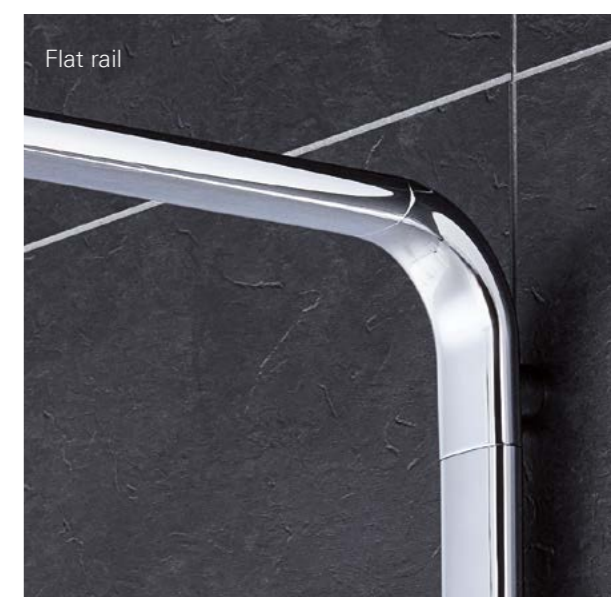

WHEREVER YOU LOOK IT LOOKS GOOD

We are proud of the many beautiful features that we have given our Rainshower SmartControl shower system. Starting at the top: our stunning Rainshower 360 shower head. Its unique, extra-wide and ergonomic shape is designed to offer complete, all-body coverage, extending over your shoulders for the luxury of an all-surrounding shower. Moving down the slender shower rail, note the elegant, extremely flat design, set off by the minimalistic wall bracket.

And finally, the thermostat of the Rainshower SmartControl, with its shining, all-metal body and organic design, inspired by nature: the showpiece of our shower system.