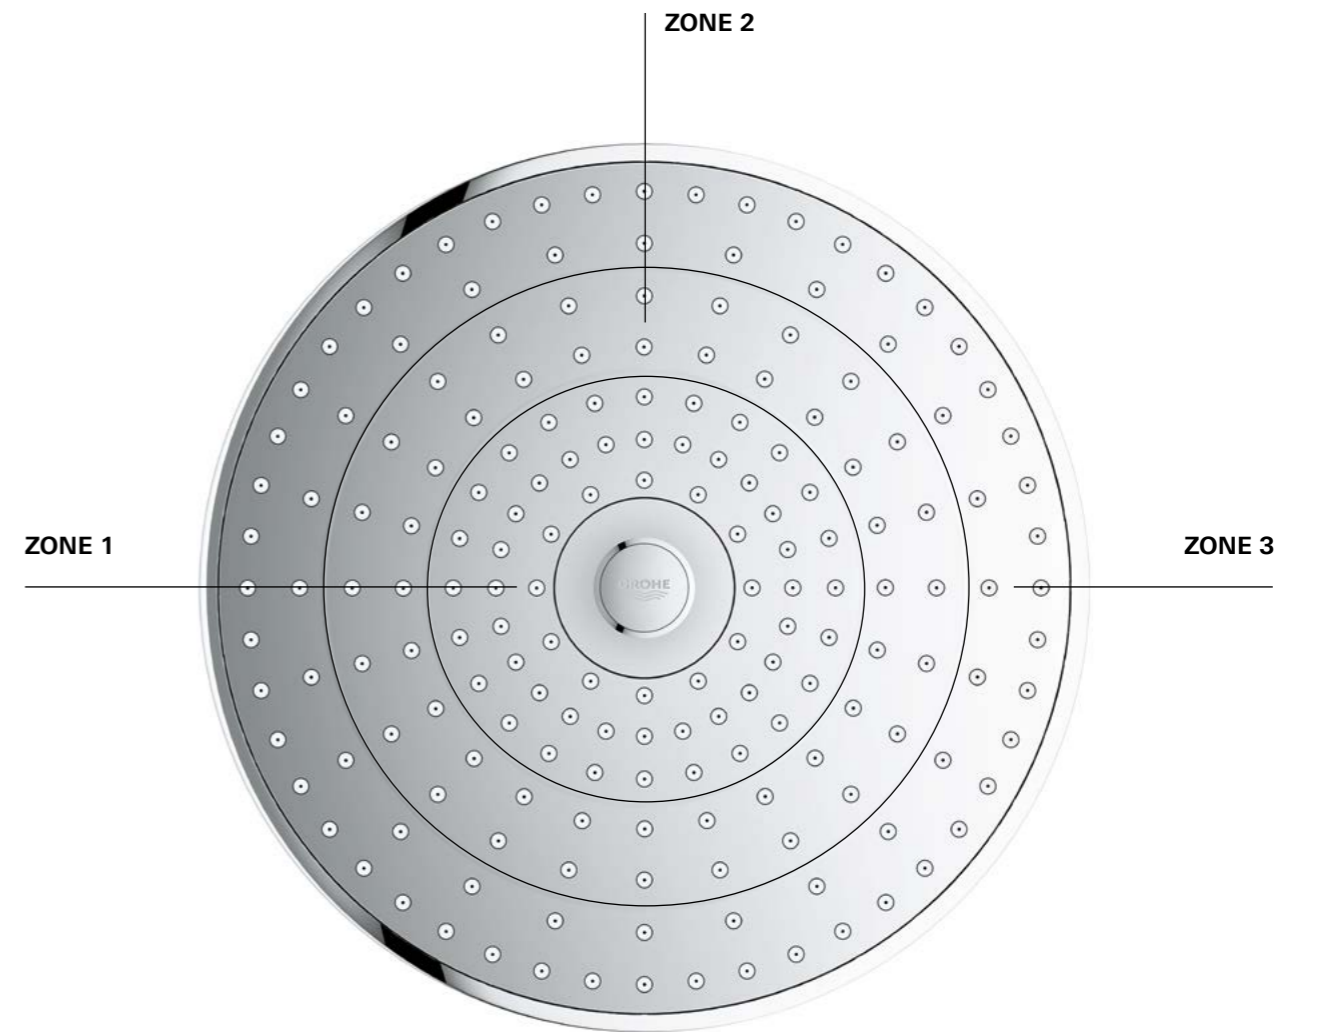

THE ANSWER LIES IN SPRAY ZONE ADJUSTMENT

Three zones of showering pleasure at your fingertips. Switch from one to the next with a turn of the button. Simply by continually turning the button you can enjoy the powerful Jet spray, followed by the wider SmartRain spray for an energising yet relaxing effect and on to the full face Rain spray for a soft summer rain feeling. Continue turning to travel through all three zones again.