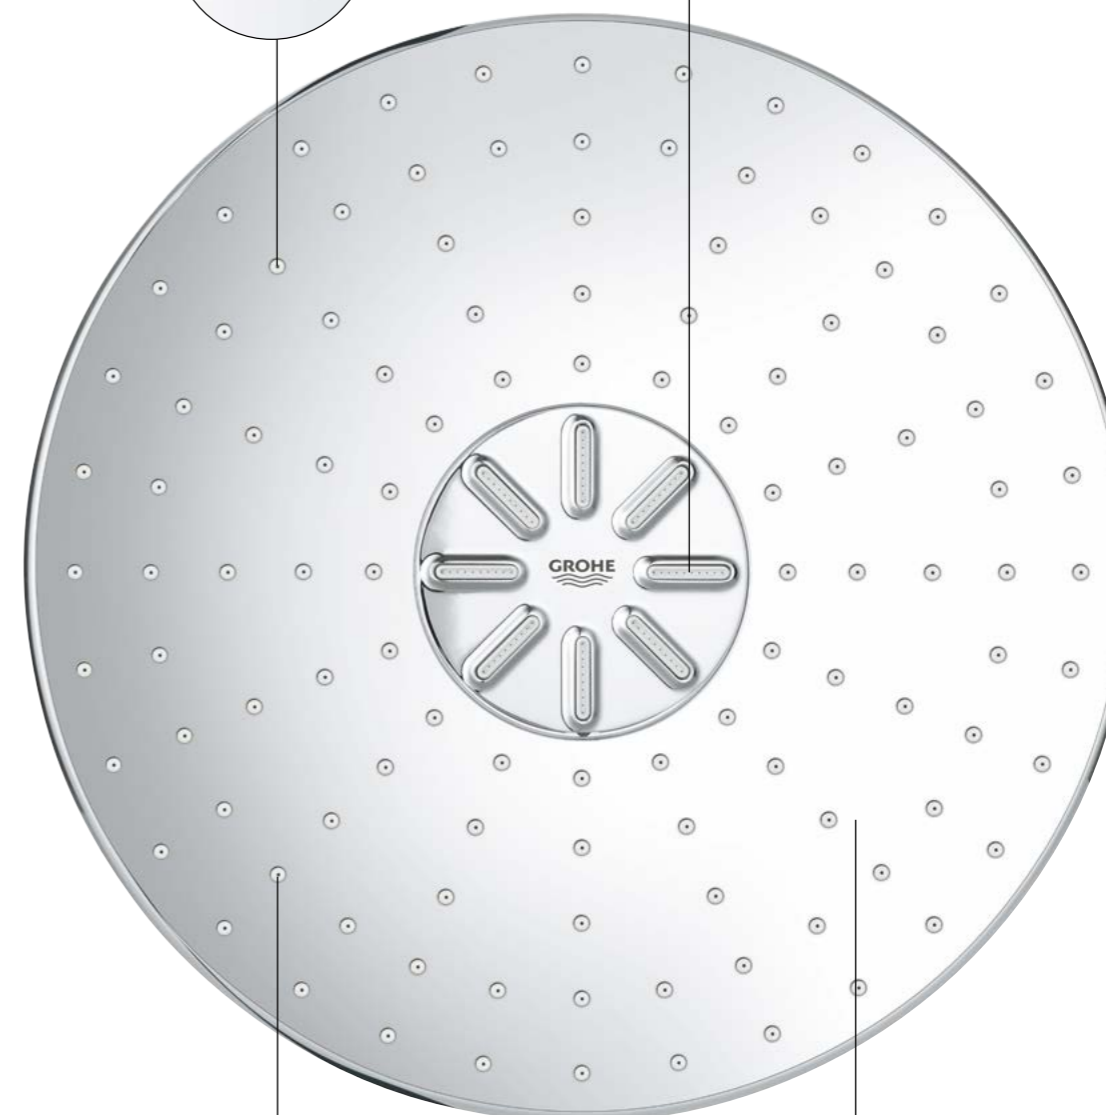

**THINNER WALL PLATES**

With a height of only 10 mm, its super slim design makes the GROHE SmartControl Concealed wall plate both elegant and space saving.

**HIDDEN SEALING SYSTEM**

The GROHE SmartControl Concealed has an integrated sealing system, completely eliminating water behind the wall.

# HAVE IT **YOUR WAY** WITH YOUR FAVOURITE SPRAY

The GROHE ActiveRain is the perfect spray to wash out shampoo and revitalise your skin and scalp, and features a different nozzle shape. Whereas if you want to enjoy a

soft shower, the new improved GROHE PureRain with its larger and softer droplets allows for a luxurious showering experience.

# FORM LOVES FUNCTION

NEW! GROHE ActiveRain to wash out shampoo and revitalise skin and scalp – features a different nozzle shape

Improved SpeedClean nozzles

GROHE PureRain spray for a soft, refreshing shower