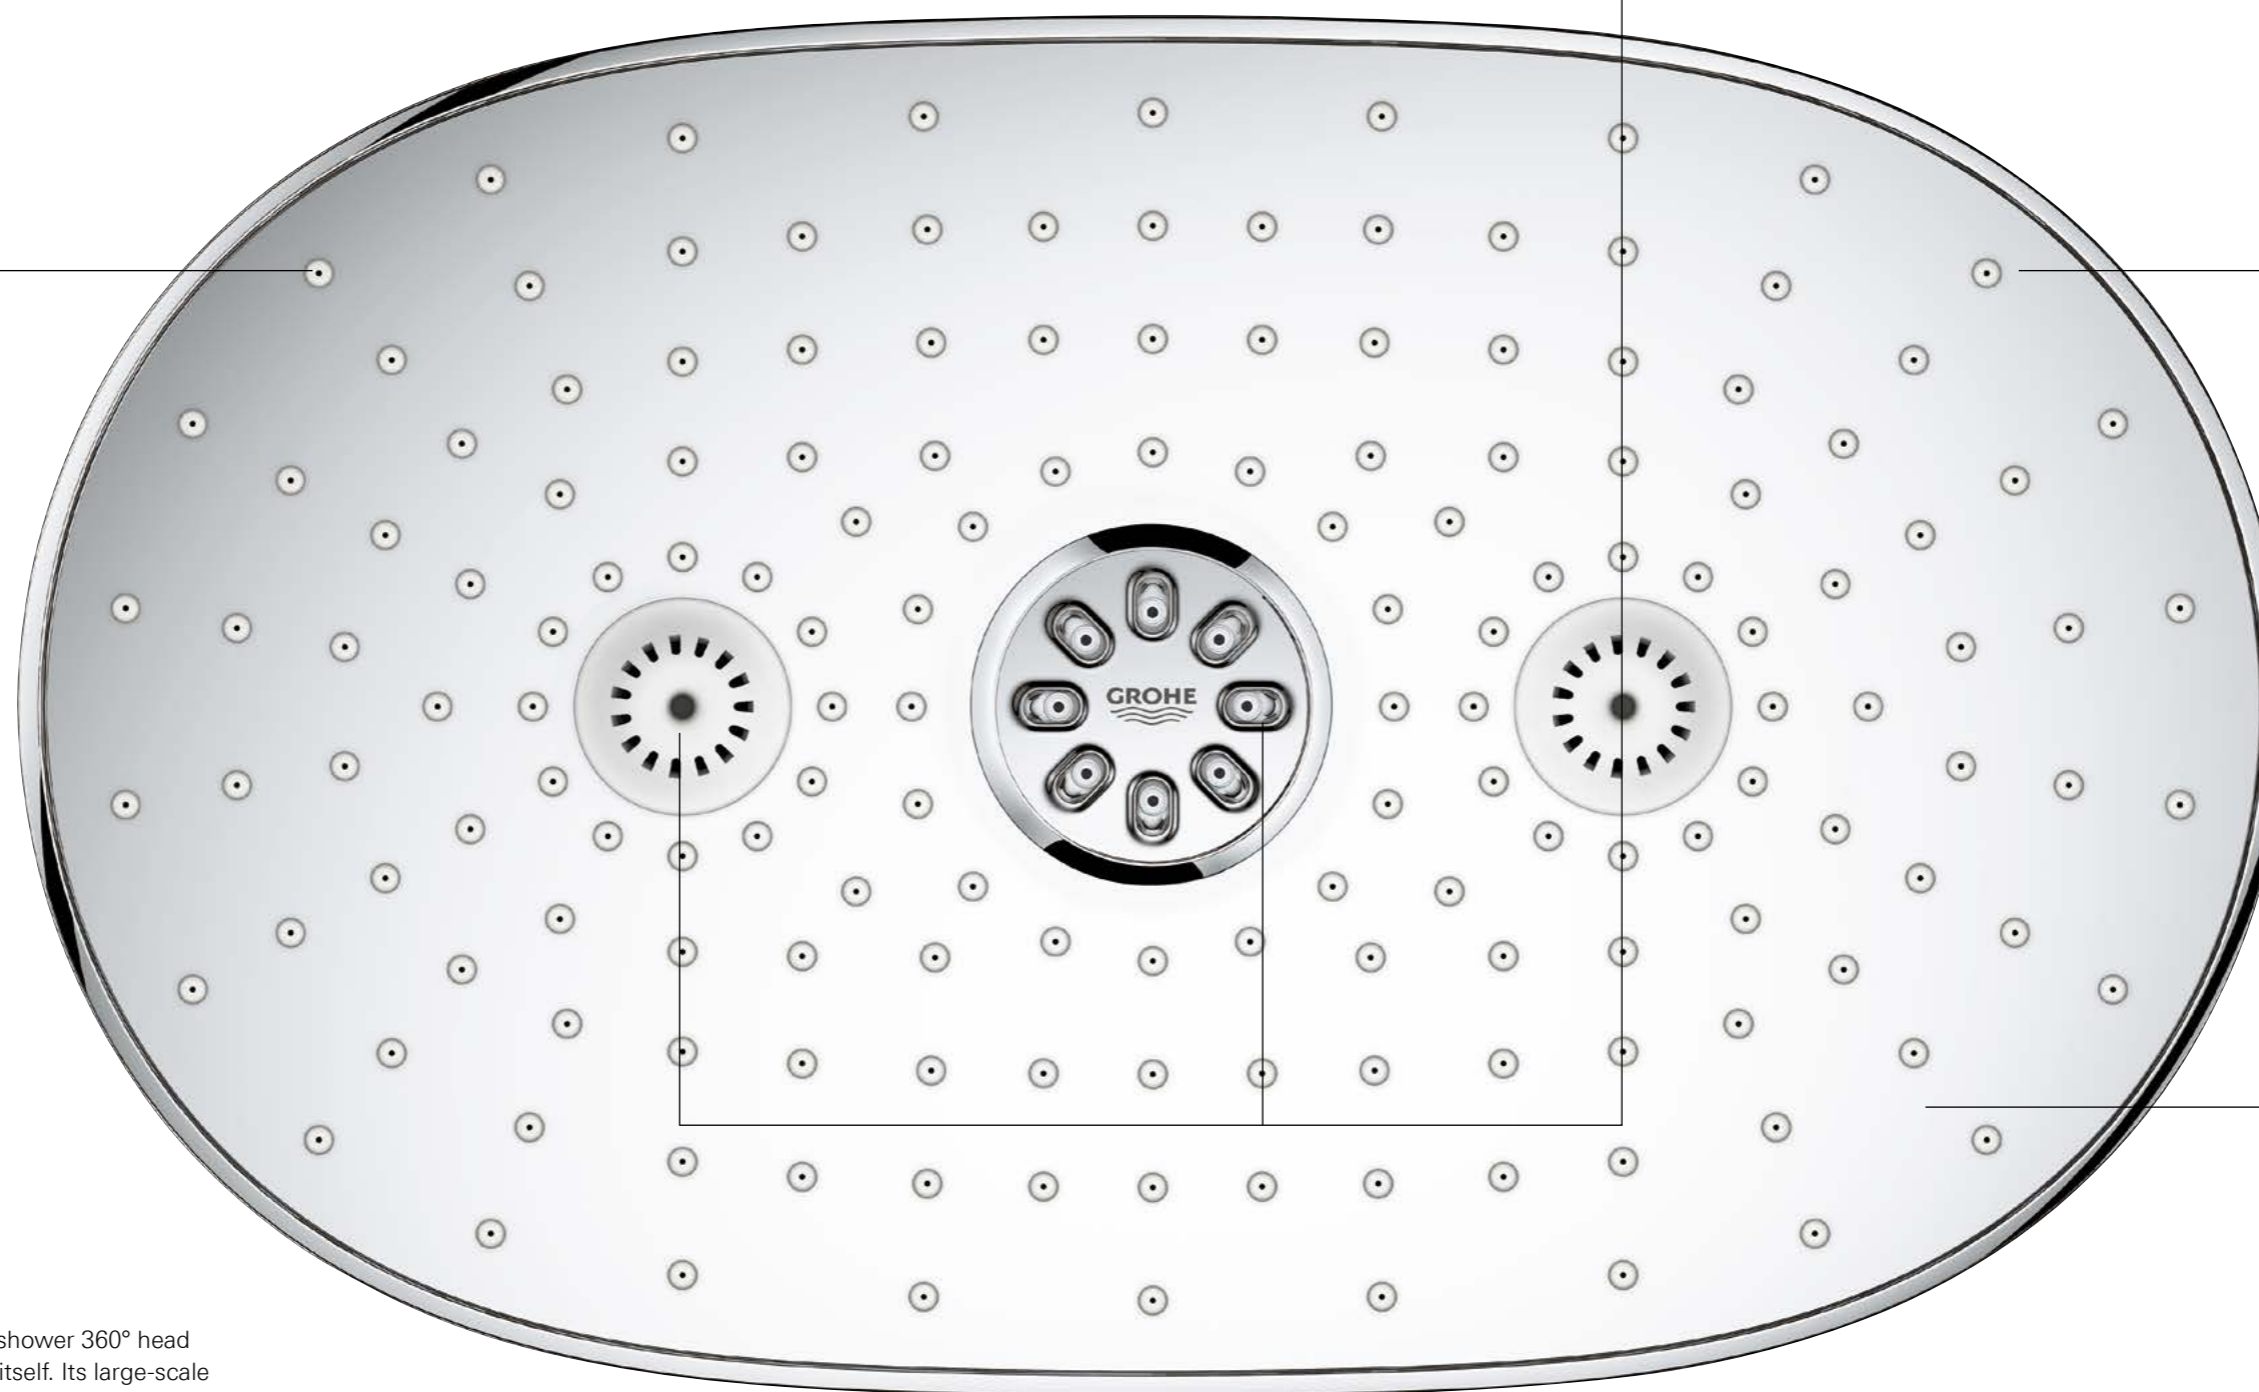

GROHE SmartControl Exposed is available in two different versions: Duo with three SmartControl buttons which can, for example, control two head shower jets plus hand shower.

Mono comes with two SmartControl buttons and can control two functions: for instance a one-spray head shower and hand shower.

### START/STOP & VOLUME

The innovative GROHE SmartControl technology lets you choose your preferred spray pattern – or a combination of sprays – as well as adjust the water flow to just the right amount. Nothing could be simpler.

### TEMPERATURE

GROHE TurboStat technology lies at the heart of this shower system. The thermo-element's unrivalled sensitivity means it delivers water at the desired temperature within a fraction of a second – and keeps it constant for the duration of your shower.

GROHE PureRain/  
GROHE Rain O<sup>2</sup>  
spray as preset function

Improved  
SpeedClean  
nozzles

GROHE EasyClean  
removable spray  
plate

The generously proportioned Rainshower 360° head shower is an experience in and of itself. Its large-scale design guarantees an XXL shower feeling.