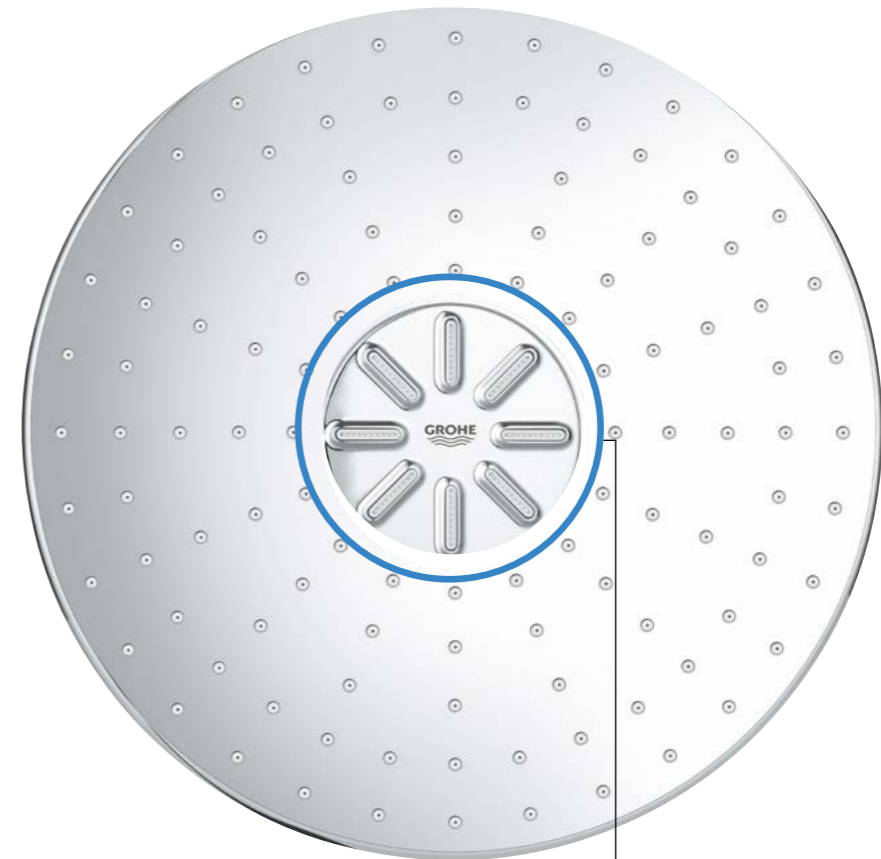

3. **POWERFUL** AND REVITALISING: THE GROHE ACTIVERAIN JET SPRAY