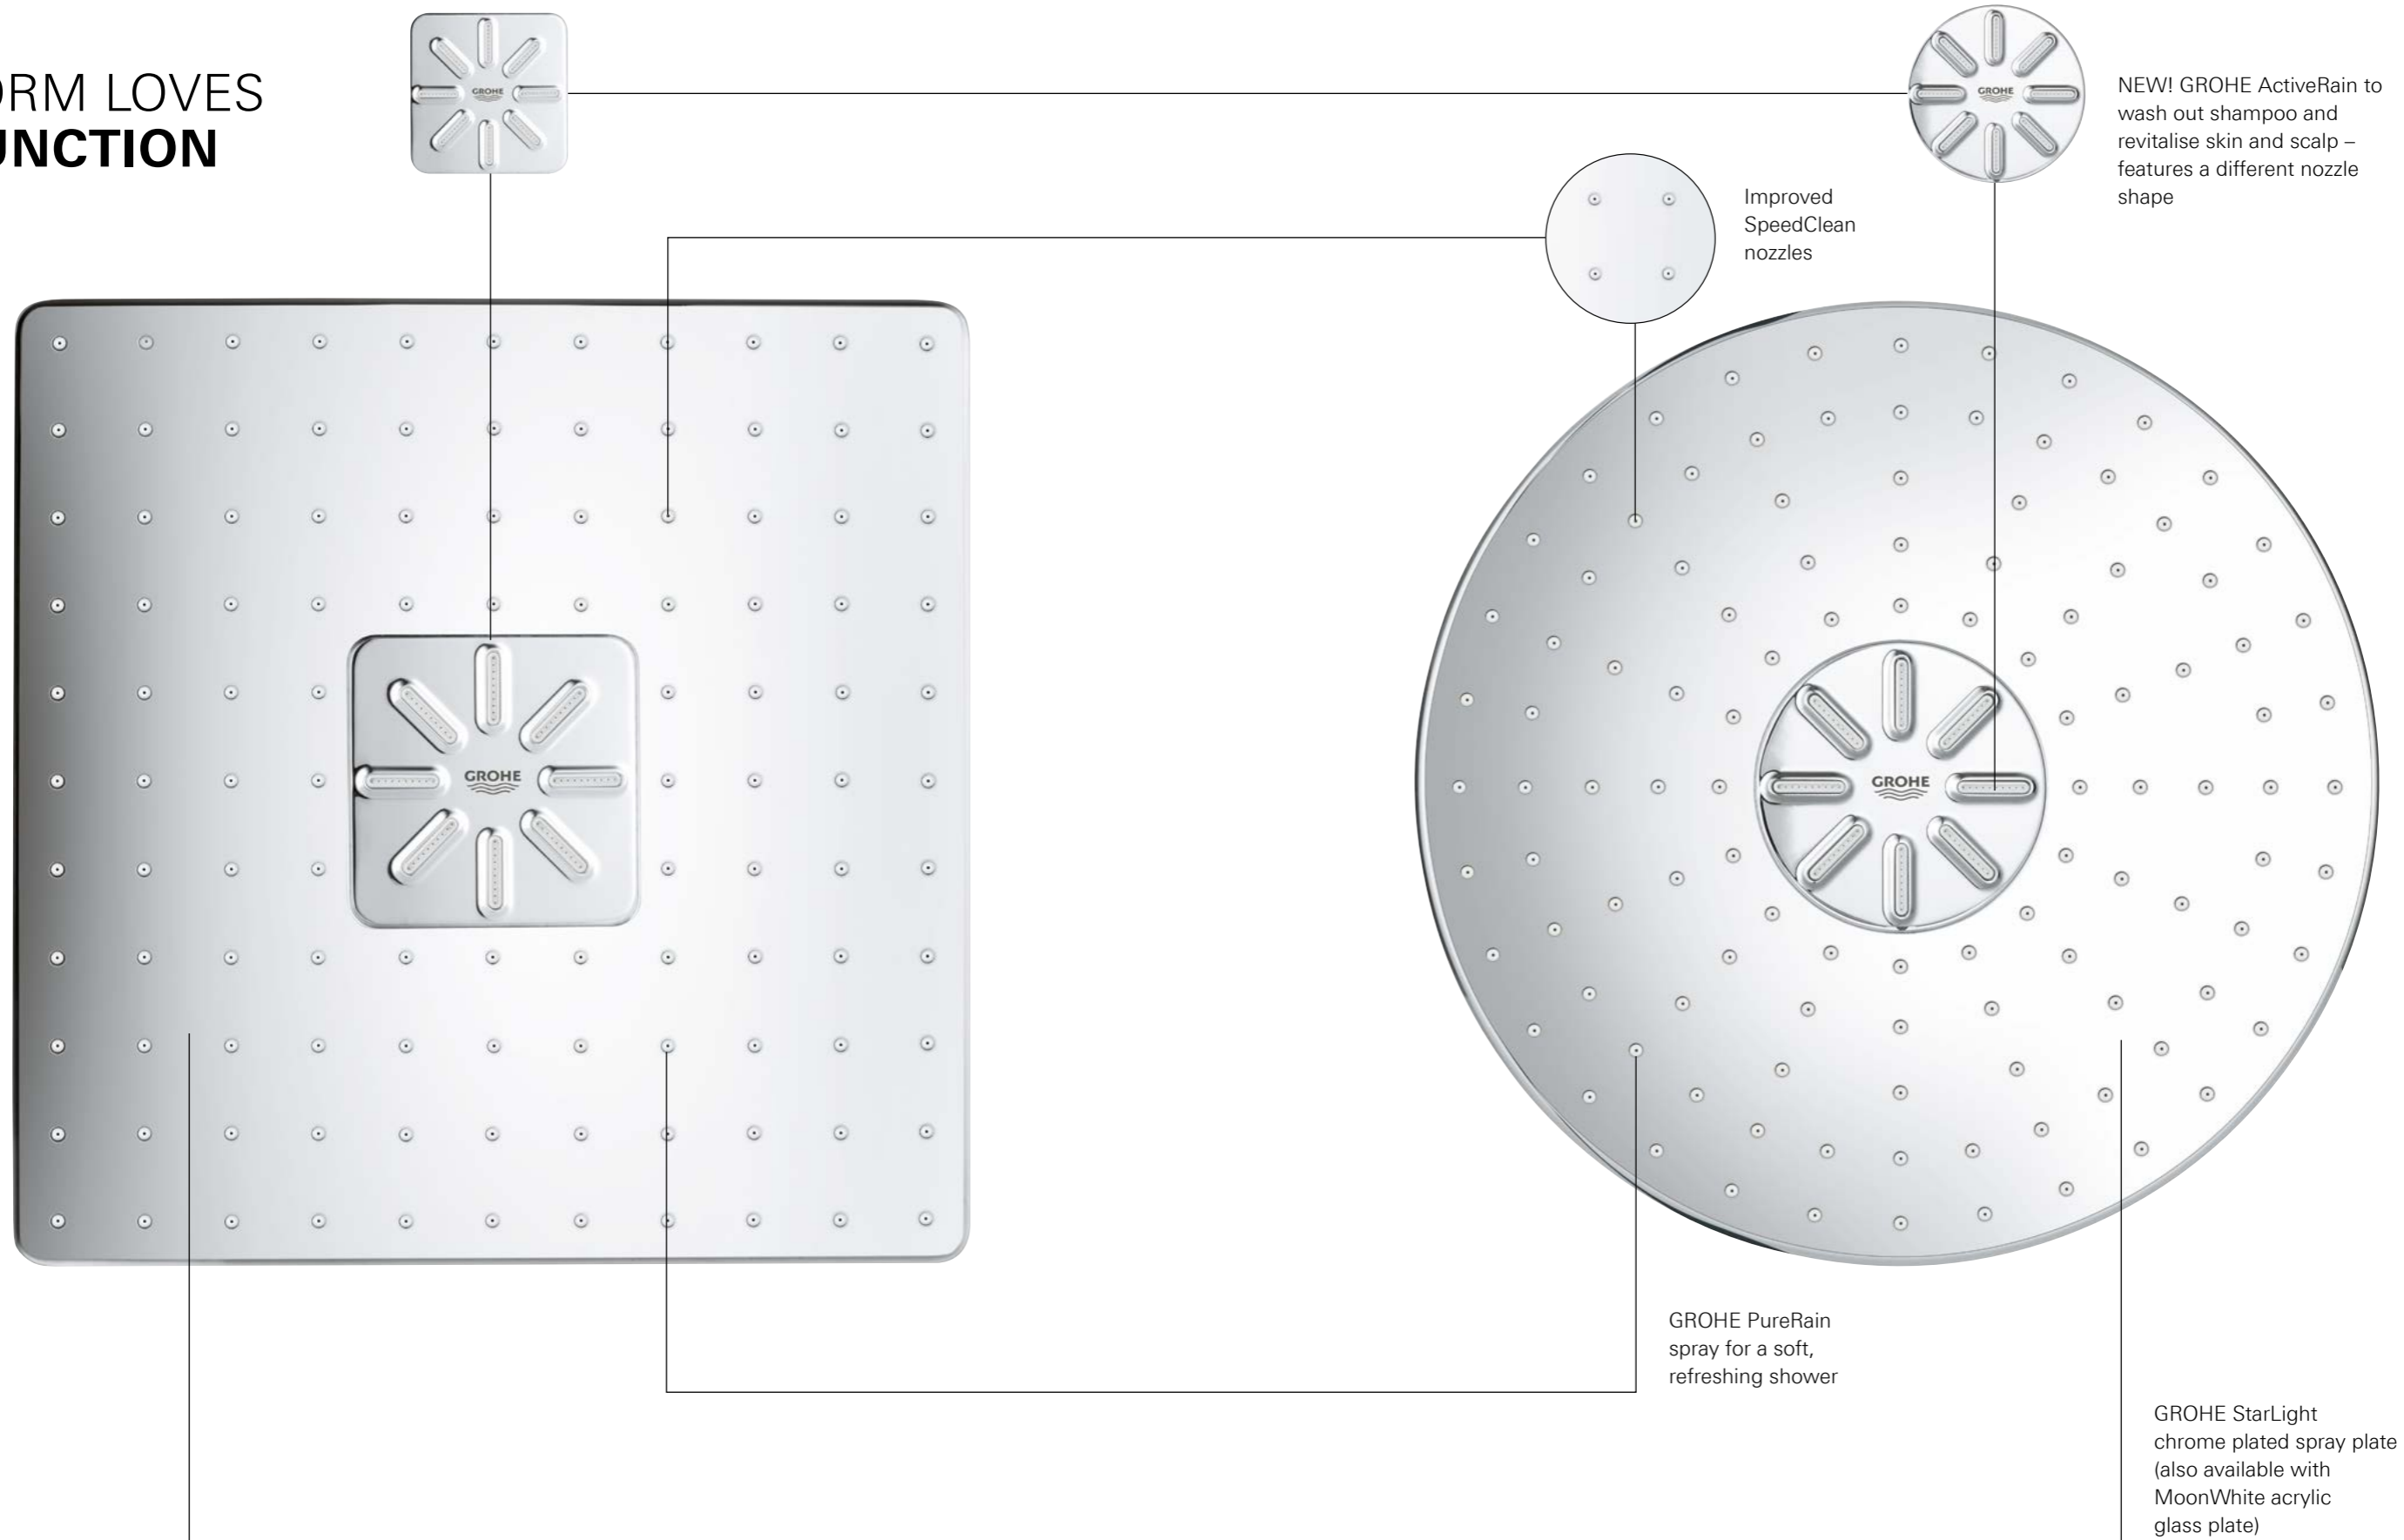

FORM LOVES FUNCTION

Improved SpeedClean nozzles

NEW! GROHE ActiveRain to wash out shampoo and revitalise skin and scalp – features a different nozzle shape

GROHE PureRain spray for a soft, refreshing shower

GROHE StarLight chrome plated spray plate (also available with MoonWhite acrylic glass plate)