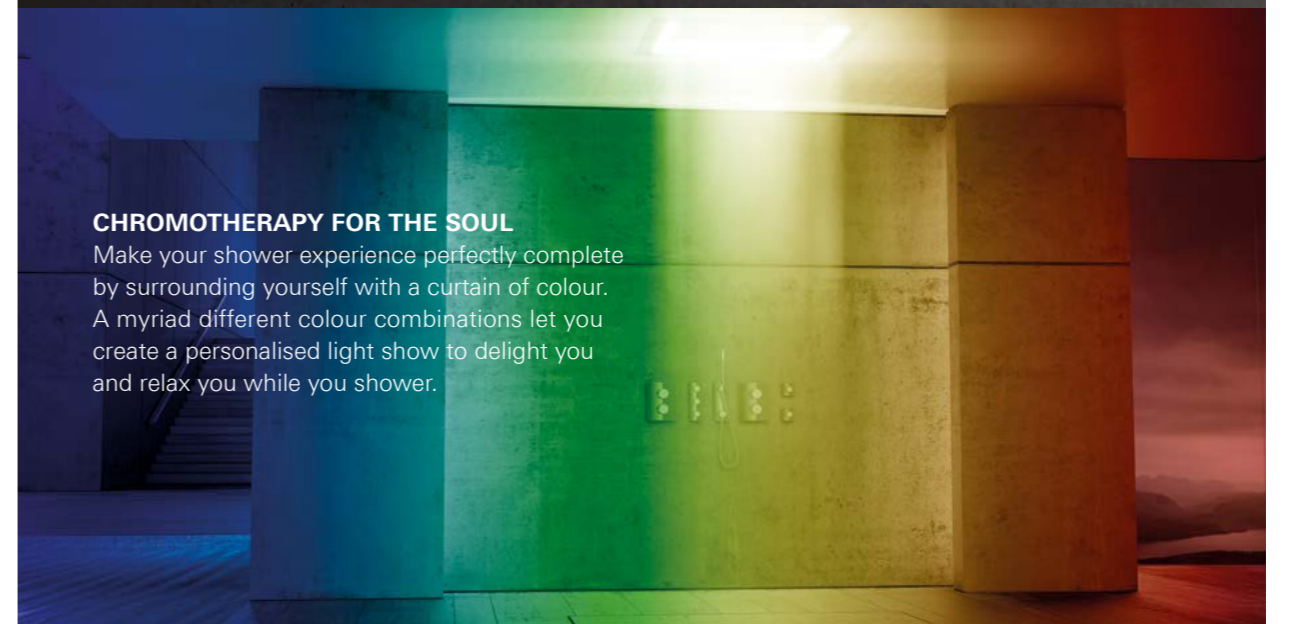

CHROMOTHERAPY FOR THE SOUL

Make your shower experience perfectly complete by surrounding yourself with a curtain of colour. A myriad different colour combinations let you create a personalised light show to delight you and relax you while you shower.