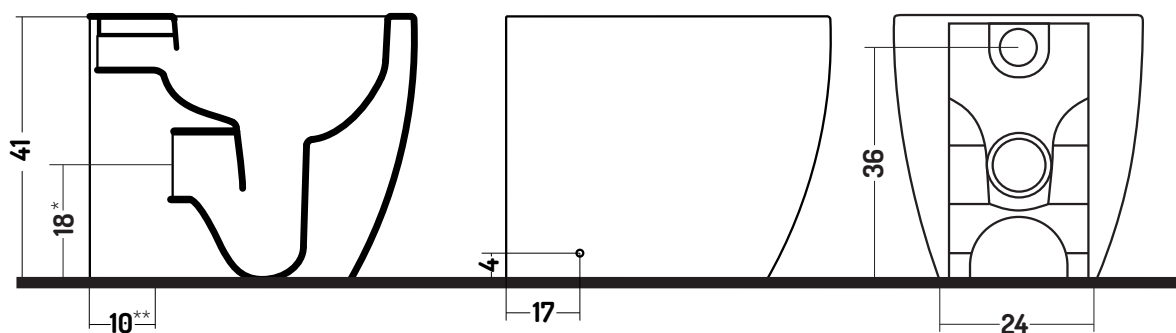

WC/ 3

Floor standing WC
with soft close seat

* Wall drain

** Floor drain

COLOURS

cod. 51
Matt White

cod. 54
Matt Sand

cod. 55
Matt Grey