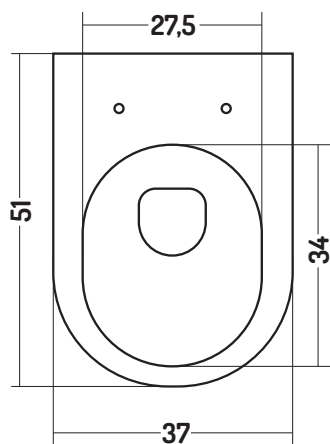

WC/ 3

Floor standing WC
with soft close seat

* Wall drain

** Floor drain

COLOURS

cod. 51
Matt White

cod. 54
Matt Sand

cod. 55
Matt Grey